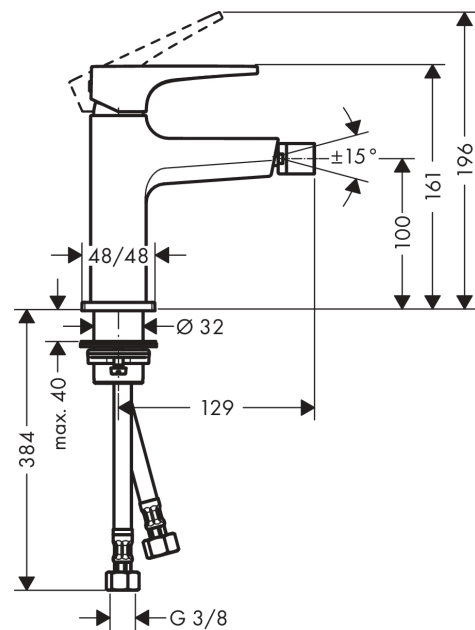

Metropol

Single lever bidet mixer with lever handle and push-open waste set

Surfaces: **Brushed Bronze** Article Number: **32520140**

Description

product features

- consists of: single lever bidet mixer, waste set
- projection 129 mm
- ball-pivot joint
- spray type: laminar spray
- maximum flow rate at 3 bar: 7,2 l/min
- ceramic cartridge
- temperature limitation adjustable
- suitable for continuous flow water heaters
- material waste set: metal
- connection type: G 3/8 connections
- connection dimension: DN15

Technology

Design awards

Product image

Scale drawing

Flowchart

Metropol
Single lever bidet mixer with lever handle and push-open waste set
 Surfaces: **Brushed Bronze** Article Number: **32520140**

Exploded Drawing

Year of production: >07/19

Metropol

Single lever bidet mixer with lever handle and push-open waste set

Surfaces: **Brushed Bronze** Article Number: **32520140**

Spare part list

Year of production: >07/19

Pos.	Description	Article Number	Price	PU
1	handle	92995140	-	1
2	screw cover	95704000	-	1
3	flange	92625140	-	1
4	nut	92689000	-	1
5	O-ring 27x1,5	92527000	-	1
6	O-ring 25x1,5	98146000	-	1
7	cartridge, assy	97685000	-	1
8	seal	98865000	-	1
9	adapter for cartridge	92628000	-	1
10	adapter for cartridge	98866000	-	1
11	O-ring 23x2	98398000	-	1
12	aerator laminar M16x1 (7 l/min)	97360140	-	1
13	ball joint	97362140	-	1
14	O-ring 32x1,5	92936000	-	1
15	escutcheon	93048140	-	1
16	fixing set (Ø 32)	13961000	-	1
17	flat seal	98749000	-	1
18	lever collar	97548000	-	1
19	connection hose 450 mm M8x0,75 G3/8	97206000	-	1
20	O-ring 6,6x1,6	93019000	-	1
a	push-open waste set	50100140	-	1
b	fixation extension 35 mm	13898000	-	1