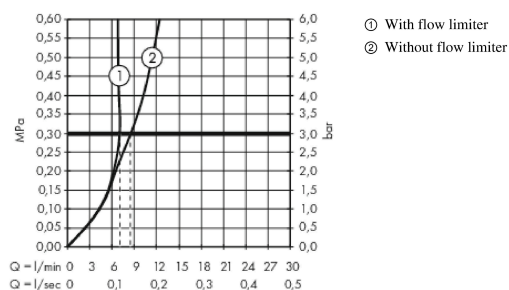

Metropol

Single lever bidet mixer with lever handle and push-open waste set

Surfaces: **Brushed Bronze** Article Number: **32520140**

Description

product features

- consists of: single lever bidet mixer, waste set
- projection 129 mm
- ball-pivot joint
- spray type: laminar spray
- maximum flow rate at 3 bar: 7,2 l/min
- ceramic cartridge
- temperature limitation adjustable
- suitable for continuous flow water heaters
- material waste set: metal
- connection type: G 3/8 connections
- connection dimension: DN15

Technology

Design awards

Product image

Scale drawing

Flowchart

Metropol
Single lever bidet mixer with lever handle and push-open waste set
 Surfaces: **Brushed Bronze** Article Number: **32520140**

Exploded Drawing

Year of production: >07/19

Metropol

Single lever bidet mixer with lever handle and push-open waste set

Surfaces: **Brushed Bronze** Article Number: **32520140**

Spare part list

Year of production: >07/19

Pos.	Description	Article Number	Price	PU
1	handle	92995140	-	1
2	screw cover	95704000	-	1
3	flange	92625140	-	1
4	nut	92689000	-	1
5	O-ring 27x1,5	92527000	-	1
6	O-ring 25x1,5	98146000	-	1
7	cartridge, assy	97685000	-	1
8	seal	98865000	-	1
9	adapter for cartridge	92628000	-	1
10	adapter for cartridge	98866000	-	1
11	O-ring 23x2	98398000	-	1
12	aerator laminar M16x1 (7 l/min)	97360140	-	1
13	ball joint	97362140	-	1
14	O-ring 32x1,5	92936000	-	1
15	escutcheon	93048140	-	1
16	fixing set (Ø 32)	13961000	-	1
17	flat seal	98749000	-	1
18	lever collar	97548000	-	1
19	connection hose 450 mm M8x0,75 G3/8	97206000	-	1
20	O-ring 6,6x1,6	93019000	-	1
a	push-open waste set	50100140	-	1
b	fixation extension 35 mm	13898000	-	1