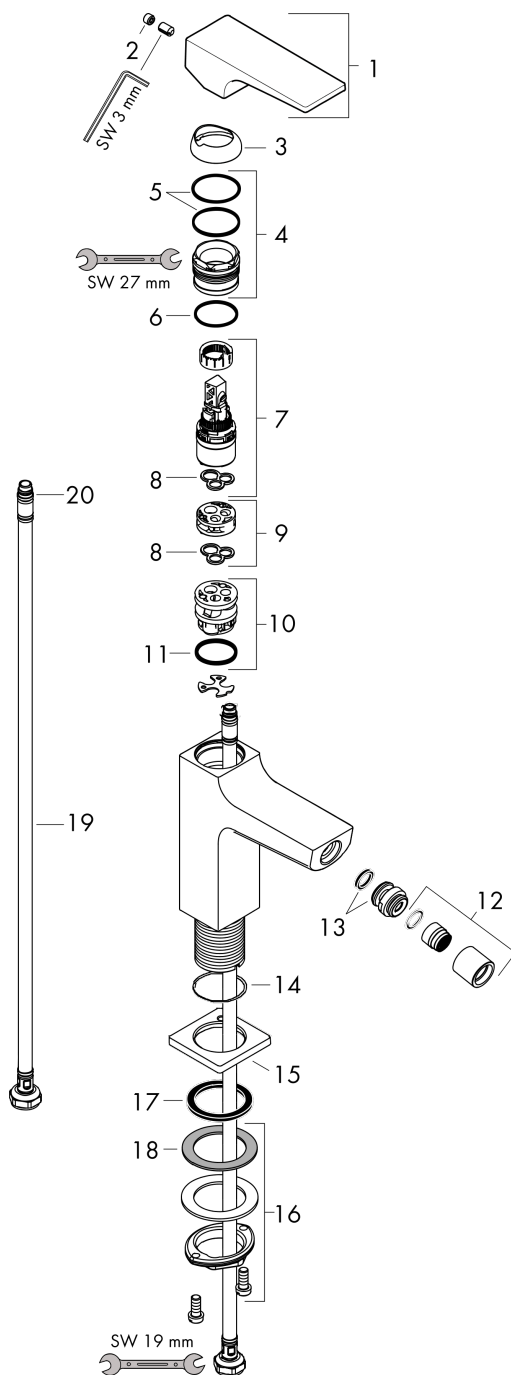

Metropol

Single lever bidet mixer with lever handle and push-open waste set

Surfaces: **Brushed Bronze** Article Number: **32520140**

Description

product features

- consists of: single lever bidet mixer, waste set
- projection 129 mm
- ball-pivot joint
- spray type: laminar spray
- maximum flow rate at 3 bar: 7,2 l/min
- ceramic cartridge
- temperature limitation adjustable
- suitable for continuous flow water heaters
- material waste set: metal
- connection type: G 3/8 connections
- connection dimension: DN15

Technology

Design awards

Product image

Scale drawing

Flowchart

Metropol
Single lever bidet mixer with lever handle and push-open waste set
 Surfaces: **Brushed Bronze** Article Number: **32520140**

Exploded Drawing

Year of production: >07/19

Metropol

Single lever bidet mixer with lever handle and push-open waste set

Surfaces: **Brushed Bronze** Article Number: **32520140**

Spare part list

Year of production: >07/19

Pos.	Description	Article Number	Price	PU
1	handle	92995140	-	1
2	screw cover	95704000	-	1
3	flange	92625140	-	1
4	nut	92689000	-	1
5	O-ring 27x1,5	92527000	-	1
6	O-ring 25x1,5	98146000	-	1
7	cartridge, assy	97685000	-	1
8	seal	98865000	-	1
9	adapter for cartridge	92628000	-	1
10	adapter for cartridge	98866000	-	1
11	O-ring 23x2	98398000	-	1
12	aerator laminar M16x1 (7 l/min)	97360140	-	1
13	ball joint	97362140	-	1
14	O-ring 32x1,5	92936000	-	1
15	escutcheon	93048140	-	1
16	fixing set (Ø 32)	13961000	-	1
17	flat seal	98749000	-	1
18	lever collar	97548000	-	1
19	connection hose 450 mm M8x0,75 G3/8	97206000	-	1
20	O-ring 6,6x1,6	93019000	-	1
a	push-open waste set	50100140	-	1
b	fixation extension 35 mm	13898000	-	1